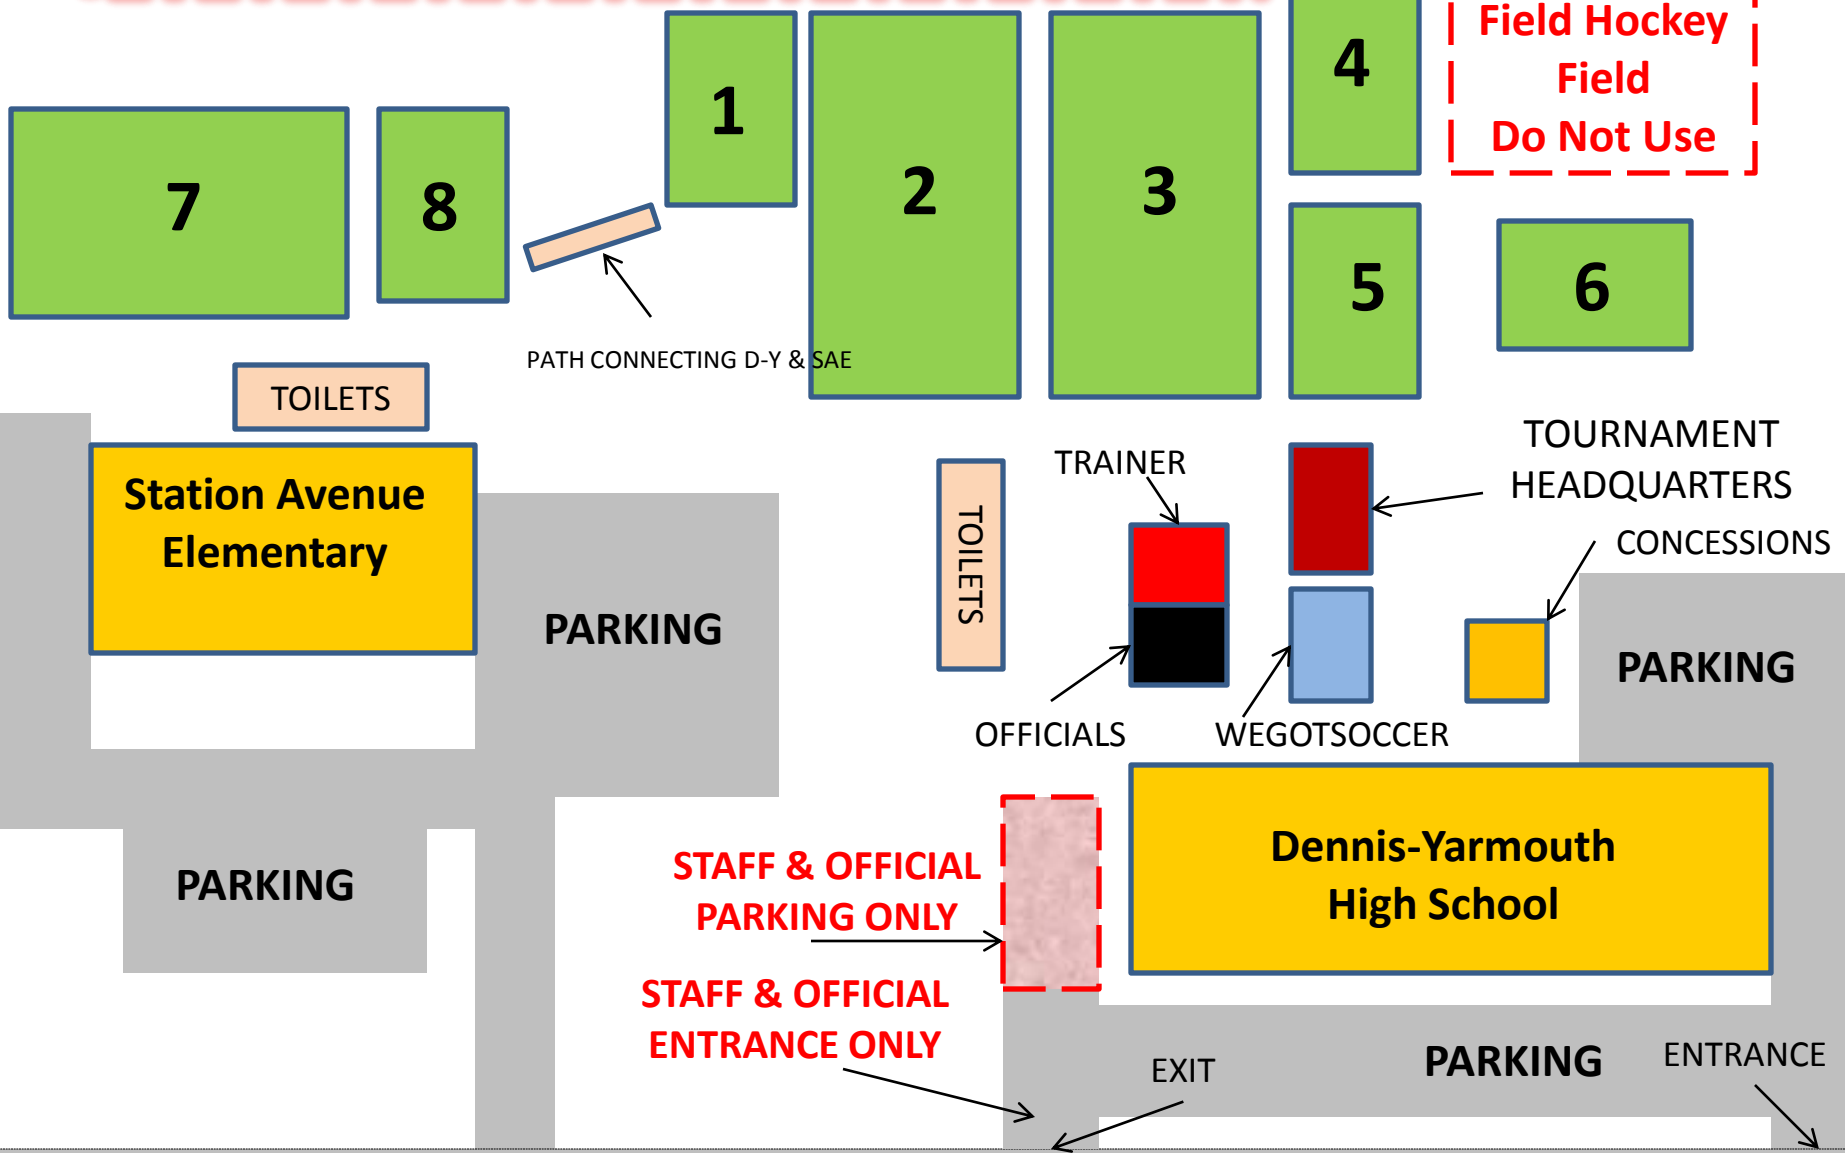

NO DOGS ALLOWED
ON SCHOOL PROPERTY
INCLUDING THE PARKING LOT

TOILETS

OFFICIALS

ATHLETIC TRAINER

TOURNAMENT
HEADQUARTERS

TOILETS

CONCESSIONS

HANDICAPPED
PARKING ONLY

NAUSET HIGH SCHOOL

**NO DOGS ALLOWED
ON SCHOOL PROPERTY INCLUDING THE PARKING LOT**

**Field Hockey
Field
Do Not Use**

← To Route 6

Station Avenue

To Route 28 →

↑ To Route 6A
PLEASANT LAKE AVENUE – ROUTE 124
To Route 6 ↓

12

PARKING

TOILETS

16

CONCESSIONS
&
RESTROOMS

TRAINER

OLD TOWN HOUSE ROAD

To Station Avenue

To Route 6

STATION AVENUE

To D-Y High

ROUTE 28